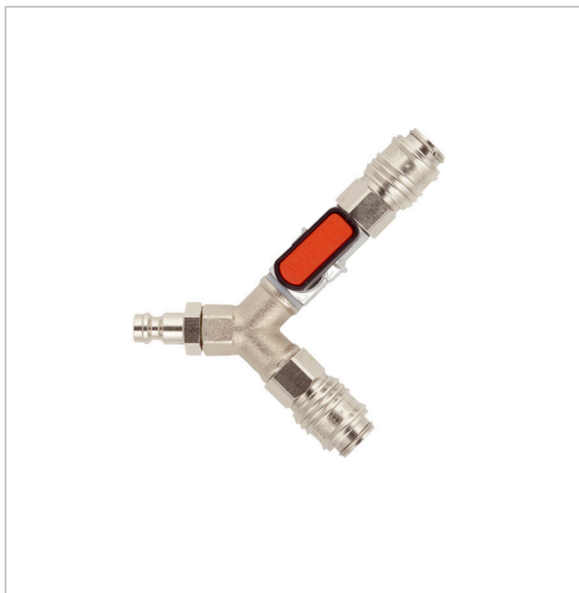

Y connector

Versions

	Part no.
Y connector 2 x coupling DN 5, 1 x shut-off valve, 1 x plug-in nipple DN 5	500690
Connection hose AS-SN5KP5 0,3 m with 1 x plug-in nipple DN 5, 1 x coupling DN 5	500687
Adapter for compressor connection 1 x coupling DN 5, 1 x plug-in nipple DN 7.2	500696

Blue part no. = in-stock items

	Part no.
 Multiple connection plug G $\frac{3}{8}$ + $\frac{3}{4}$ AG SN5 with plug-in nipple DN 5	500679.1
 Test plug conical $\frac{3}{4}$ " - 1 $\frac{1}{4}$ " SN5 with plug-in nipple DN 5	500678.2

Blue part no. = in-stock items

Description

Conical or cylindrical test plugs with plug-in nipple for quick-action coupling system and easy-to-handle wing screw for standard pipe diameters $\frac{1}{2}$ ", $\frac{3}{4}$ ", 1" and 1 $\frac{1}{4}$ ".