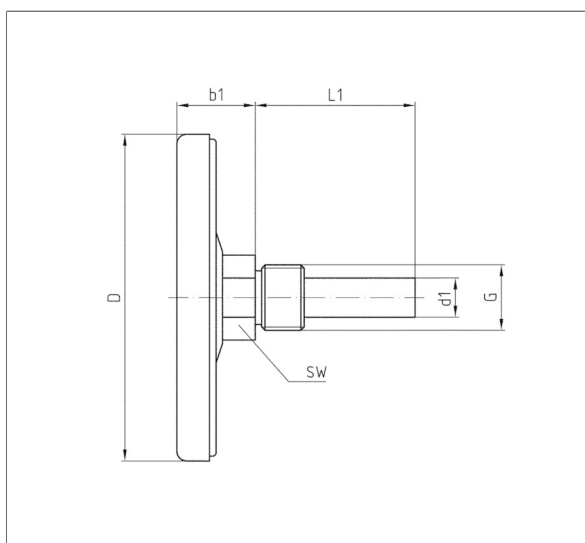

Measuring element
Bimetal helix

Accuracy class
2 (EN 13190)

Standard version

Connection
Stem: Brass or aluminium, \varnothing 9 mm
Thermowell: G $\frac{1}{2}$ B, brass or aluminium, \varnothing 9 mm
Thermowell: (removable (with locking screw for 160 °C and higher))

Mounting position
Centre back or bottom

Dial
Up to 120 °C: Plastic, white
 \geq 160 °C: Aluminium, white
Scaling black

Options

- Other ranges
- Nominal size 34, 160

Ranges °C
-20/+60, 0/60, 0/120, 0/160

Application area
Full scale value

Operating pressure at thermowell
Max. 6 bar

Pointer
Plastic, black

Housing
Sheet steel, galvanised

Push on bezel
Sheet steel, nickel-plated

Window
Plastic

Technical drawings

Centre back connection

Dimensions (mm)

Bottom connection

Dimensions (mm)

NG	a	b2	D	d1	F	G	L1	SW
63	10	35	63	12	29,3	G½B	40	19/22
63	10	35	63	12	29,3	G½B	63	19/22
63	10	35	63	12	29,3	G½B	100	19/22
63	10	35	63	12	29,3	G½B	150	19/22
80	10	33	80	12	47,3	G½B	40	19/22
80	10	33	80	12	47,3	G½B	63	19/22
80	10	33	80	12	47,3	G½B	100	19/22
80	10	33	80	12	47,3	G½B	150	19/22
100	10	40,5	100	12	59,3	G½B	40	19/22
100	10	40,5	100	12	59,3	G½B	63	19/22
100	10	40,5	100	12	59,3	G½B	100	19/22
100	10	40,5	100	12	59,3	G½B	150	19/22