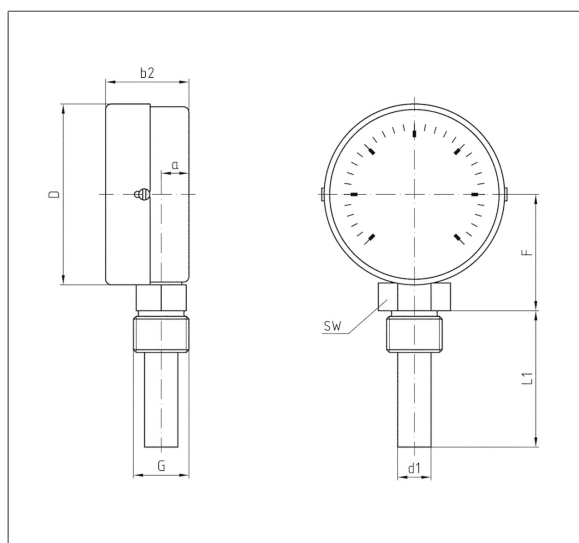

Measuring element
Bimetal helix

Accuracy class
2 (EN 13190)

Standard version

Connection
Stem: Brass or aluminium, \varnothing 9 mm
Thermowell: G $\frac{1}{2}$ B, brass or aluminium, \varnothing 9 mm
Thermowell: (removable (with locking screw for 160 °C and higher))

Mounting position
Centre back or bottom

Dial
Up to 120 °C: Plastic, white
 \geq 160 °C: Aluminium, white
Scaling black

Options

- Other ranges
- Nominal size 34, 160

Ranges °C
-20/+60, 0/60, 0/120, 0/160

Application area
Full scale value

Operating pressure at thermowell
Max. 6 bar

Pointer
Plastic, black

Housing
Sheet steel, galvanised

Push on bezel
Sheet steel, nickel-plated

Window
Plastic

Technical drawings

Centre back connection

Dimensions (mm)

Bottom connection

Dimensions (mm)

NG	a	b2	D	d1	F	G	L1	SW
63	10	35	63	12	29,3	G½B	40	19/22
63	10	35	63	12	29,3	G½B	63	19/22
63	10	35	63	12	29,3	G½B	100	19/22
63	10	35	63	12	29,3	G½B	150	19/22
80	10	33	80	12	47,3	G½B	40	19/22
80	10	33	80	12	47,3	G½B	63	19/22
80	10	33	80	12	47,3	G½B	100	19/22
80	10	33	80	12	47,3	G½B	150	19/22
100	10	40,5	100	12	59,3	G½B	40	19/22
100	10	40,5	100	12	59,3	G½B	63	19/22
100	10	40,5	100	12	59,3	G½B	100	19/22
100	10	40,5	100	12	59,3	G½B	150	19/22