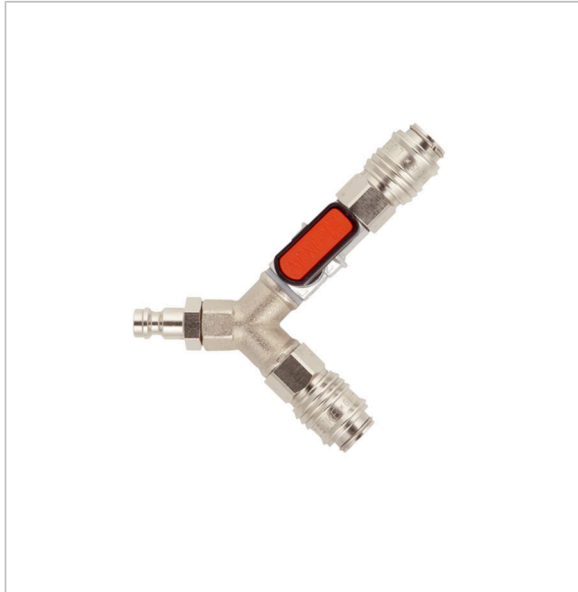

Accessories for DPK 60 series

Versions

		Part no.
	Y connector 2 x coupling DN 5, 1 x shut-off valve, 1 x plug-in nipple DN 5	500690
	T connector 2 x coupling DN 5, 1 x shut-off valve, 1 x plug-in nipple DN 5	500695
	Connection G $\frac{1}{4}$ to DN 5 with shut-off valve, For tightness tests at test ports of single-pipe meters	511204
	Connection hose AS-SN5KP5 0,3 m with 1 x plug-in nipple DN 5, 1 x coupling DN 5	500687
	Connection hose AS-SN5SN5 0.5 m with 2 x plug-in nipple DN 5	511112
	Connection hose AS-SN2.7KP5 1,0 m with 1 x coupling DN 5, 1 x plug-in nipple DN 2.7	500685

Blue part no. = in-stock items

	Part no.
 <p>Connection hose AS-SN2.7KP2.7 2,0 m with 1 x coupling DN 2.7, 1 x plug-in nipple DN 2.7</p>	500689
 <p>Connection hose AS-KP5KP5 3.0 m with 2 x coupling DN 5</p>	500686
 <p>Connection hose for low pressure 0,33 m with plug-in nipple DN 5</p>	500688
 <p>Connection hose 0.34 m for hand-operated bulb pump</p>	522952
 <p>Adapter for compressor connection 1 x coupling DN 5, 1 x plug-in nipple DN 7.2</p>	500696
 <p>Hand-operated bulb pump with connection hose</p>	511018
 <p>Hand-operated bulb pump with 2 x valve</p>	523082
 <p>Filling hose ADV with 1 x plug-in nipple DN 5, 1 x connection ADV</p>	511111
 <p>Pressure test valve ADV 2 with quick-action coupling DN 2.7 and high-precision adjustment valve for easy adjustment of the filling pressure</p>	500670
 <p>Test plug conical 1/2" - 3/4" SN5 with plug-in nipple DN 5</p>	500678.1
 <p>Test plug conical 3/4" - 1 1/4" SN5 with plug-in nipple DN 5</p>	500678.2