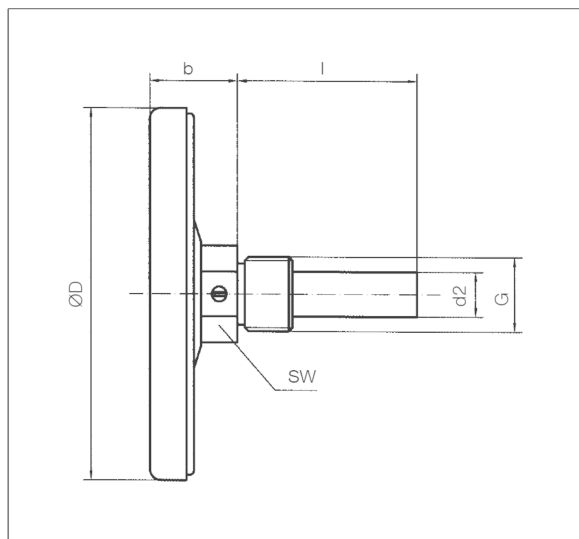

Technical specifications

Type

D2

Nominal size

63 – 80 – 100 – 160

Measuring element

Bimetal helix

Accuracy class

Bottom or centre back

Dial

Aluminium, white

Scaling black

Pointer

Aluminium, black

Application area (EN 13190)

Continuous load: Measuring range

Sheet steel, nickel-plated

Window

Instrument glass

Options

- Other connection types
- Other ranges
- Other stem lengths

Technical drawings

Bottom connection

Dimensions (mm)

Centre back connection

Dimensions (mm)

NG	b	D	d2	G	I	SW
63	24	63	12	G½B	40	22
	24	63	12	G½B	63	22
	24	63	12	G½B	100	22
	24	63	12	G½B	150	22
80	24	80	12	G½B	40	22
	24	80	12	G½B	63	22
	24	80	12	G½B	100	22
	24	80	12	G½B	150	22
100	26	100	12	G½B	40	22
	26	100	12	G½B	63	22
	26	100	12	G½B	100	22
	26	100	12	G½B	150	22
160	32	160	12	G½B	40	22
	32	160	12	G½B	63	22
	32	160	12	G½B	100	22
	32	160	12	G½B	150	22